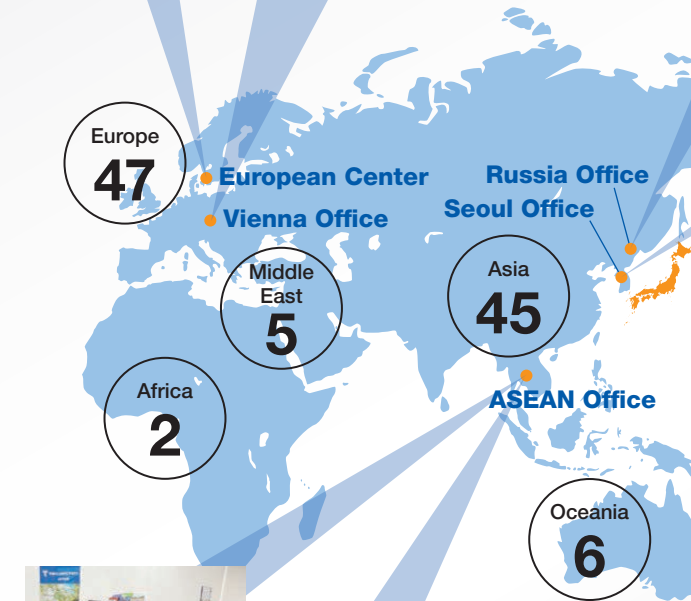

TOKAI UNIVERSITY RECEIVES RANKING IN THE WORLD UNIVERSITY RANKINGS

Russia Office (Vladivostok, Russia)

Seoul Office (Seoul, South Korea)

Pacific Center (Hawaii, U.S.A.)

Think Ahead, Act for Humanity

**TOKAI UNIVERSITY**  
 International Education Center (Shonan Campus)  
 4-1-1 Kitakaname, Hiratsuka, Kanagawa, Japan 259-1292  
 TEL : +81-463-50-2086  
 FAX : +81-463-50-2467  
<http://www.u-tokai.ac.jp/english/>

# PARTNER INSTITUTIONS AROUND THE WORLD AND OVERSEAS OFFICES

European Center (Copenhagen, Denmark)

Vienna Office (Vienna, Austria)

ASEAN Office (Bangkok, Thailand)

ASEAN Office (Ladkrabang, Thailand)

# CAMPUSES

Tokai University has seven campuses which spread throughout Japan.

### INTERNATIONAL STUDENTS BY REGION/COUNTRY (MAY, 2019)

Region/Country	Students	Region/Country	Students
1 China	584	6 UAE	37
2 South Korea	121	7 Taiwan	27
3 Thailand	73	8 Mongolia	19
4 Saudi Arabia	68	9 Indonesia	18
5 Malaysia	43	10 Russia	16