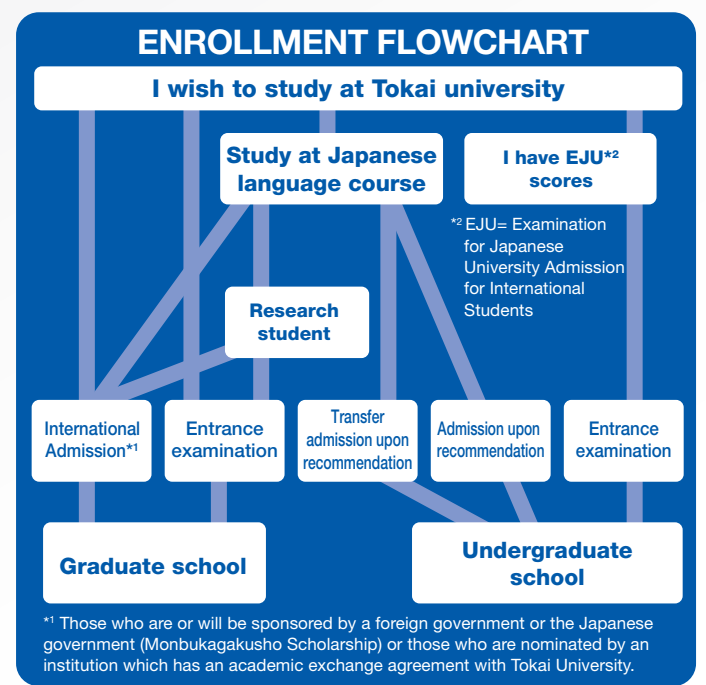

### INTERNATIONAL STUDENTS (MAY, 2019)

Category	International Students
Undergraduate schools (inc. research students)	901
Graduate schools	109
Japanese language course	70
Exchange student program	53
<b>Total</b>	<b>1,133</b>