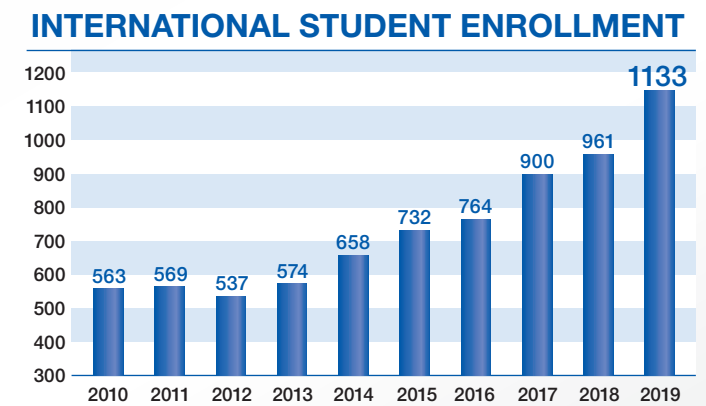

# NUMBER OF STUDENTS (MAY, 2019)

Undergraduate schools  
**27,638**

Graduate schools  
**898**

**TOTAL**  
**28,536**

### INTERNATIONAL STUDENTS (MAY, 2019)

Category	International Students
Undergraduate schools (inc. research students)	901
Graduate schools	109
Japanese language course	70
Exchange student program	53
<b>Total</b>	<b>1,133</b>