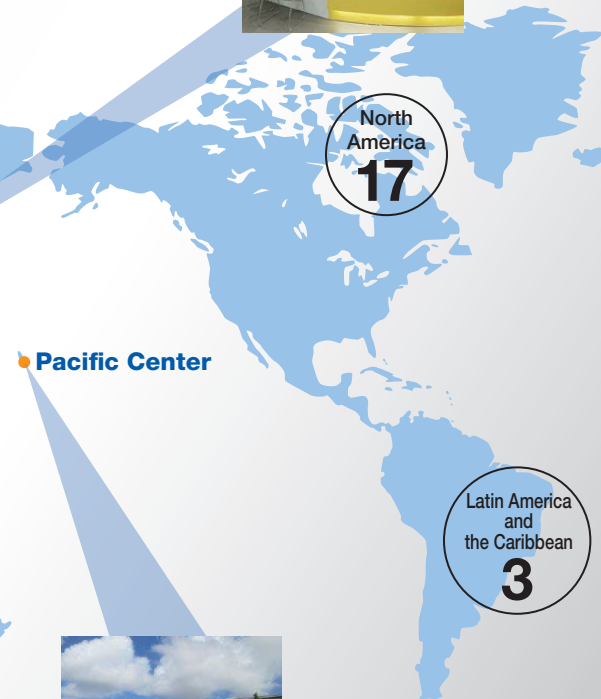

TOKAI UNIVERSITY RECEIVES RANKING IN THE WORLD UNIVERSITY RANKINGS

Russia Office (Vladivostok, Russia)

Seoul Office (Seoul, South Korea)

Pacific Center (Hawaii, U.S.A.)

Think Ahead, Act for Humanity

**TOKAI UNIVERSITY**  
 International Education Center (Shonan Campus)  
 4-1-1 Kitakaname, Hiratsuka, Kanagawa, Japan 259-1292  
 TEL : +81-463-50-2086  
 FAX : +81-463-50-2467  
<http://www.u-tokai.ac.jp/english/>

# PARTNER INSTITUTIONS AROUND THE WORLD AND OVERSEAS OFFICES

European Center (Copenhagen, Denmark)

Vienna Office (Vienna, Austria)

ASEAN Office (Bangkok, Thailand)

ASEAN Office (Ladkrabang, Thailand)

# CAMPUSES

Tokai University has seven campuses which spread throughout Japan.

### INTERNATIONAL STUDENTS BY REGION/COUNTRY (MAY, 2019)

Region/Country	Students	Region/Country	Students
1 China	584	6 UAE	37
2 South Korea	121	7 Taiwan	27
3 Thailand	73	8 Mongolia	19
4 Saudi Arabia	68	9 Indonesia	18
5 Malaysia	43	10 Russia	16